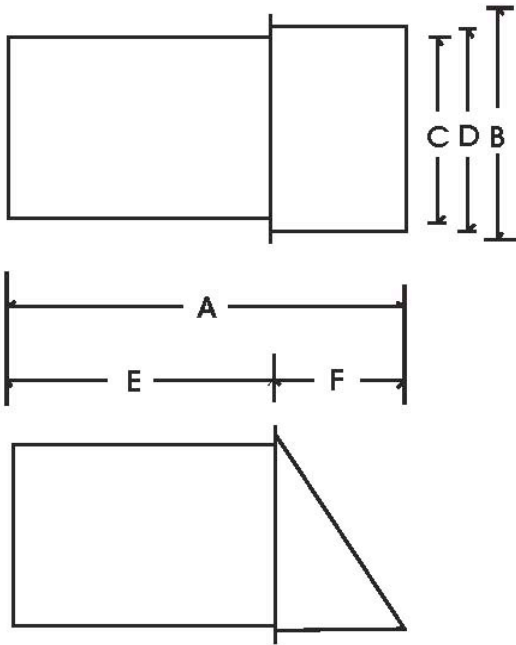

Round Wall Vent – DWVA SERIES

- Mill finish aluminum construction
- Spring loaded damper.
- Large hood will not restrict air flow.
- Equipped with bird screen.

ROUND WALL VENT DETAIL							
Model	Size	A	B	C	D	E	F
DWVA 4	4"	11.75"	6"	4"	5"	8.5"	3.25"
DWVA 6	6"	13"	8"	6"	7"	8.5"	4.5"

Model	Quantity	Comments	Project:
			Location:
			Architect:
			Engineer:
			Contractor:
			Submitted by:

Lexton Industries, Inc.
 5681 S. Downey Road,
 Vernon, CA 90058
 Phone: 323-284-2188
 Toll Free Fax: 1-866-281-8605
 www.lextonfans.com