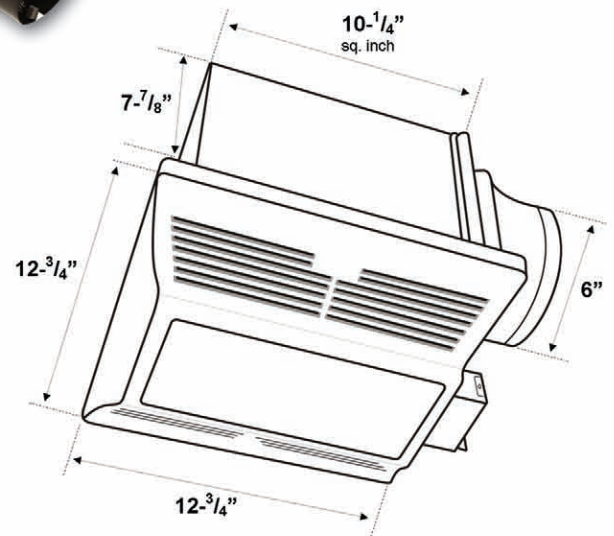

California: TITLE 24 READY

MOTOR/BLOWER

- * Four-pole totally enclosed capacitor motor rated for continuous run.
- * Power Rating shall be 120V/ 60Hz.
- * Fan shall be ETL listed for tub/shower enclosure when used with a GFCI branch circuit wiring.
- * Motor with thermal cut-off fuse.
- * Removable, permanently lubricated plug-in motor.

FAN HOUSING

- * Rust proof paint, galvanized steel body.
- * Built in backdraft damper.
- * Expandable extension brackets up to 24".
- * See chart below for duct & housing dimensions.

GRILLE & LIGHTING

- * White polymeric grille with plastic lens complete with torsion clips for secure hold.
- * Requires 2 x 18 watt G24q-2 Base Lamps (not included).
- * Grille Dimensions: 12 3/4" x 12 3/4"
- * Attractive design using PP material.
- * Attaches directly to housing with torsion springs.
- * Refer to chart below for grille size info.