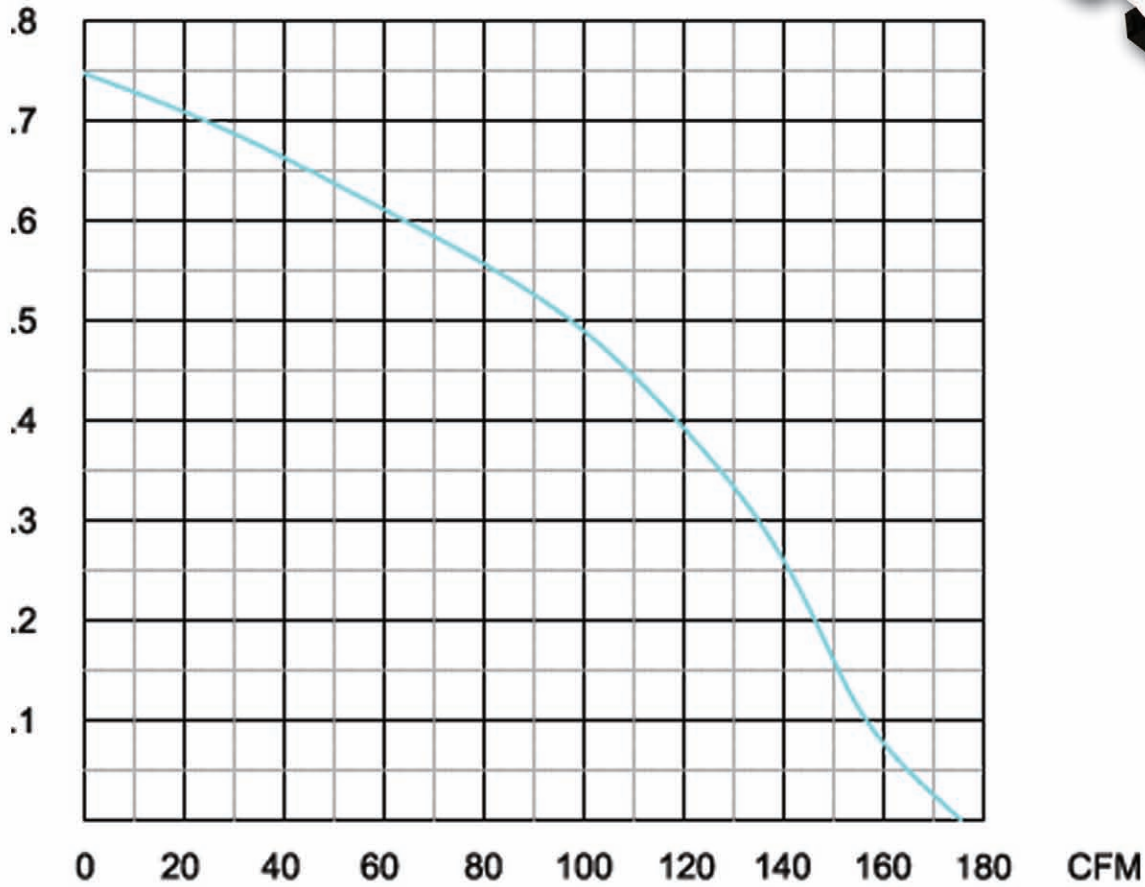

www.lextonfans.com

Certifications:

PREMIUM PLUS Fan/Light Combo (Jumbo)

MODEL#: JB150VLE

AREA FOR A FAN CURVE:

SPECIFICATIONS

Static Pressure (inches of w.g.):

— JB150